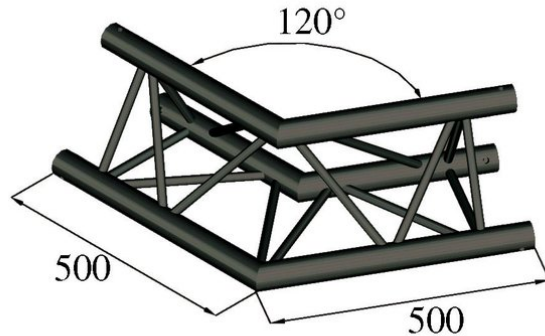

## TRILOCK S-PAC 22 2-Way Corner 120°black

3-point truss system

**Art. No.:** 6030253J

GTIN: 4026397559705

**List price: 255.85 €**  
incl. 19% VAT.

## TRILOCK S-PAC 22 2-Way Corner 120°black

3-point truss system

**Art. No.:** 6030253J

GTIN: 4026397559705

### Features:

---

- Low weight
- Easy installation
- Trusspipe: 50 mm
- Made in Europe
- For application areas such as: Theater; Trade fair and shop fitting; Clubs/dancing school