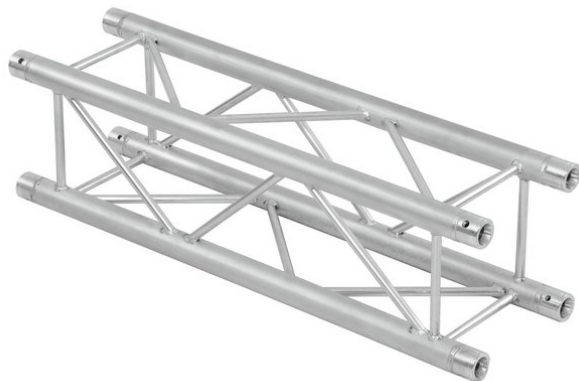

alutruss

QUADLOCK QQTR-210 4-way cross beam

4-point truss system

Art. No.: 60302902

GTIN: 4026397164121

The article is no longer in our assortment.

alutruss

QUADLOCK QQTR-210 4-way cross beam

4-point truss system

Art. No.: 60302902

GTIN: 4026397164121

Features:

- High-quality aluminum-tubes with 50 mm in diameter
- Easy installation
- Low weight
- For exhibition and shop installers, discotheque and theatre installations
- For further information about this product, please refer to the Data Sheet under "Downloads"