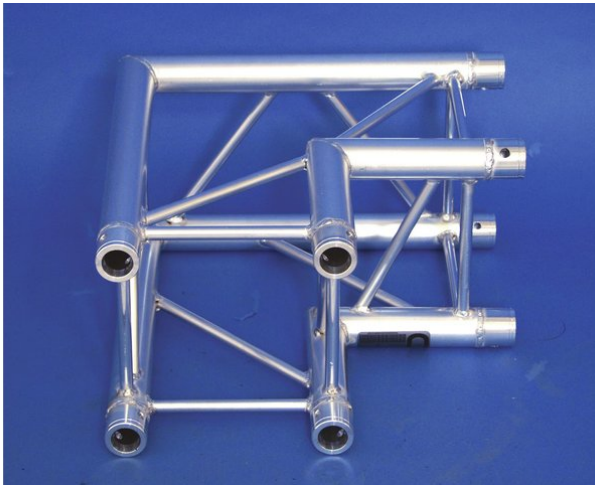

alutruss

QUADLOCK QQC-21 2-way-corner 90°

4-point truss system

Art. No.: 60302955

GTIN: 4026397092172

The article is no longer in our assortment.

alutruss

QUADLOCK QQC-21 2-way-corner 90°

4-point truss system

Art. No.: 60302955

GTIN: 4026397092172

Features:

- High-quality aluminum-tubes with 50 mm in diameter
- Easy installation
- Low weight
- For exhibition and shop installers, discotheque and theatre installations