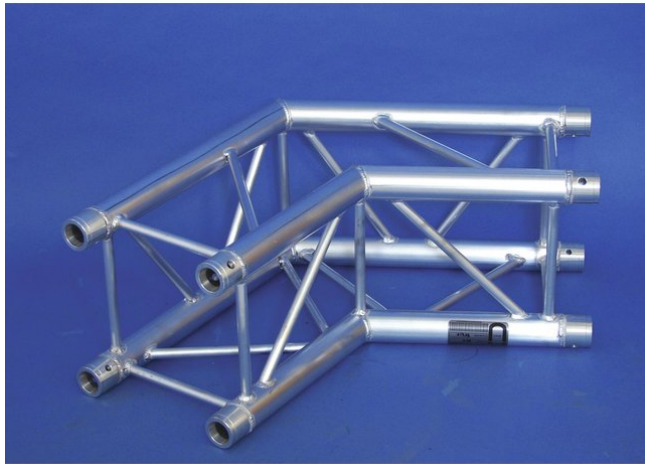

## QUADLOCK QQC-22 2-way-corner 120°

4-point truss system

**Art. No.: 60302965**

GTIN: 4026397092370

**The article is no longer in our assortment.**

## QUADLOCK QQC-22 2-way-corner 120°

4-point truss system

**Art. No.: 60302965**

GTIN: 4026397092370

### Features:

---

- High-quality aluminum-tubes with 50 mm in diameter
- Easy installation
- Low weight
- For exhibition and shop installers, discotheque and theatre installations