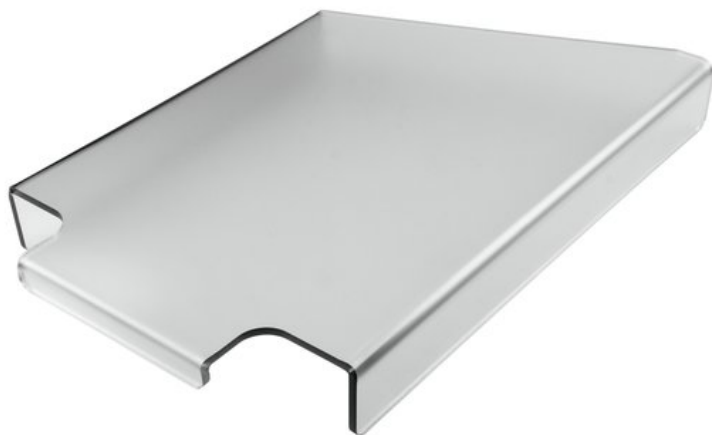

---

**TRUSS4BARS Truss tray for 135° corner right/6mm**

Converts a truss construction in a bar

**Art. No.: 60303116**

GTIN: 788400323584

---

**List price: 106.98 €**

incl. 19% VAT.

---

**Features:**

- For all trusses with external dimensions of 290 mm
- Made of light permeable material
- Easy installation
- Trusspipe: 50 mm
- Made in Germany

---

**Logistic**

EAN / GTIN: 788400323584

---

**Technical specifications:**

Setup:	Easy installation
Trusspipe:	50 mm
Color:	White
Weight:	1,20 kg

---