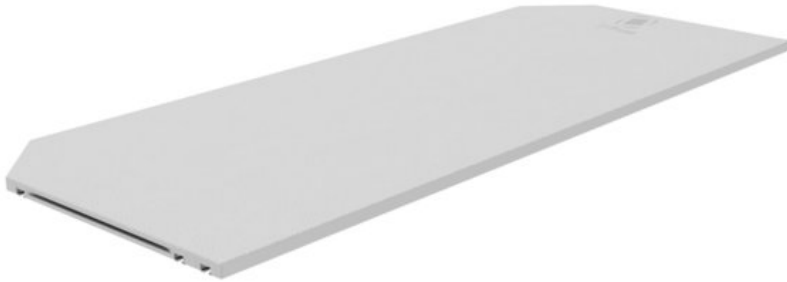

OnTruss EventBoard S100 PREMIUM grey

OnTruss EventBoard. One system. Many possibilities.

Art. No.: 60303156

GTIN: 4026397673081

List price: 284.41 €

incl. 19% VAT.

Features:

- EventBoard fits all 2-point, 3-point and 4-point trusses. It is compatible with all common manufacturers.
- EventBoard supports every bracing. The course of the cross bracing does not matter.
- EventBoard works on trusses with and without end plates.
- One system for different applications (counter, table, seating furniture, panelling)
- Low transport and storage volume
- Flexibly expandable
- Free design (with only a few panel types)
- No protruding parts
- OnTruss TrussClips can be mounted without tools via 90° turn
- Marking system for quick mounting of the TrussClips
- High durability
- Design flexibility for the truss subbase (e.g. easy mounting of EventBoard S100 on truss divisions of 50cm + 29cm + 21cm)
- Additional rail for extensions available (e.g. FrontCover)
- EventBoard Premium in straight design
- Surface / Edges: PVC / ABS
- Suitable for pipe distance: 239mm ... 240mm
- Easy to assemble
- Suitable for outdoor use
- Made in Germany

Logistic

EAN / GTIN: 4026397673081

Weight: 4,80 kg

Length: 1.00 m

Width: 0.40 m

Height: 0.03 m

Technical specifications:

Setup: Easy to assemble

Color: Grey

Dimensions: Length: 1 m
Width: 40 cm
Height: 1,50 cm
