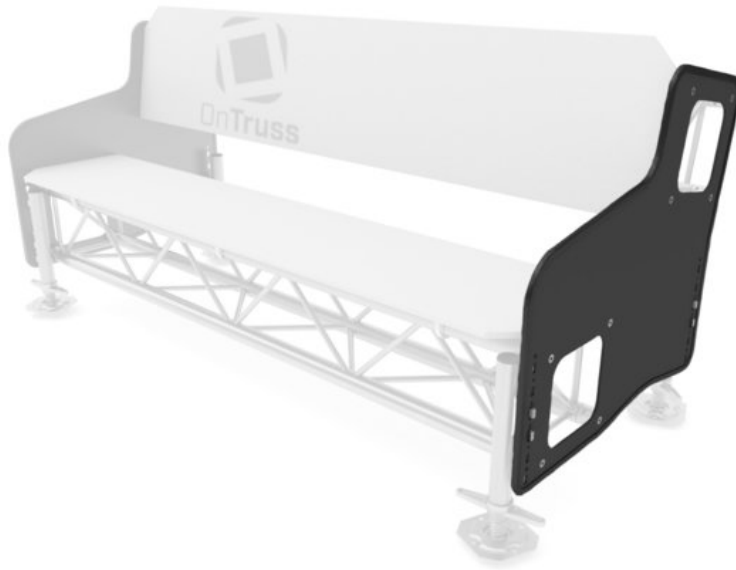

## OnTruss Siesta SidePlate 4:4 bk

OnTruss EventBoard. One system. Many possibilities.

Art. No.: 60303232

GTIN:

**The article is no longer in our assortment.**

### Features:

- Siesta SidePlate is the side plate for the OnTruss seating furniture 'Siesta'
- The seating is based on trusses and the OnTruss EventBoard
- Designed for two 4-point trusses made by any manufacturer
- No protruding parts
- Circumferential edge protection
- Mounting of Siesta Leg Basic / Premium by automatic locking
- Recommended for removing the foot: Siesta Leg ReleaseTool (sold separately)
- Coarse compensation of floor unevenness due to 5cm grid (max. 3/5 snap-in points)
- Fine height adjustment through scaffold spindle
- Max. recommended seat length in one unit: 8m
- Opening degree when connecting two sofas using 'Siesta Leg Premium' (closed version / open version): 0°-100° / 0°-50°
- 2 SidePlates are required per sofa
- Made in Germany

### Technical specifications:

Material: Aluminum, 6 mm

Color: Black