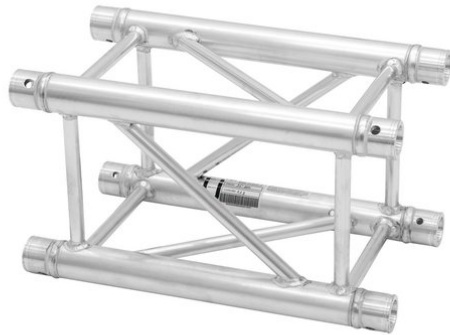

## TOWERTRUSS TQTR-500 4-Way Cross Beam

4-point tower cross beam

**Art. No.: 60304400**

GTIN: 4026397199727

**List price: 284.41 €**  
incl. 19% VAT.

## TOWERTRUSS TQTR-500 4-Way Cross Beam

4-point tower cross beam

**Art. No.: 60304400**

GTIN: 4026397199727

### Features:

---

- For building ground supports
  - Easy to assemble
  - Trusspipe: 50 mm
  - TÜV Süd certified
  - For further information about this product, please refer to the Data Sheet under "Downloads"
- Package contents
- 1 x connection Set