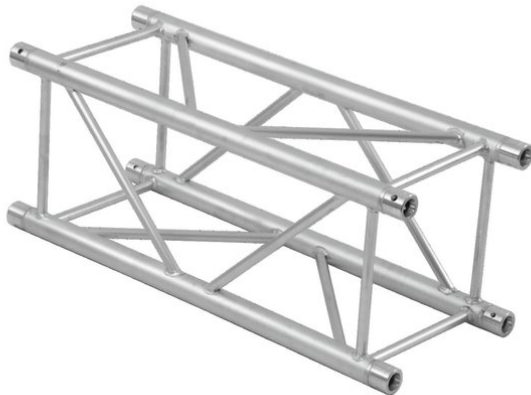

# alutruss

---

## QUADLOCK TQ390-500 4-Way Cross Beam

4-point truss system

**Art. No.: 60306010**

GTIN: 4026397187205

**List price: 284.41 €**  
incl. 19% VAT.

## QUADLOCK TQ390-500 4-Way Cross Beam

4-point truss system

**Art. No.: 60306010**

GTIN: 4026397187205

### Features:

---

- Low weight
  - Easy to assemble
  - Trusspipe: 50 mm
  - TÜV Süd certified
  - For application areas such as: Theater; Trade fair and shop fitting; Clubs/dancing school
  - For further information about this product, please refer to the Data Sheet under "Downloads"
- Package contents
- 1 x connection Set