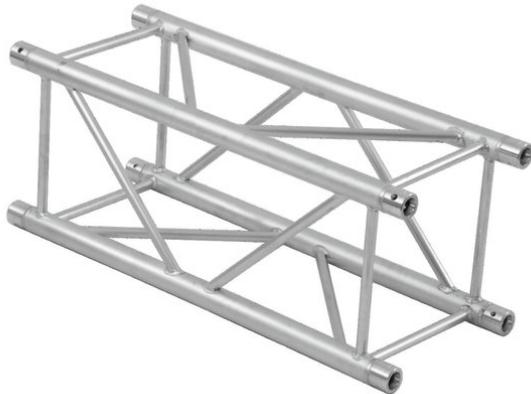

QUADLOCK TQ390-1000 4-Way Cross Beam

4-point truss system

Art. No.: 60306015

GTIN: 4026397187212

List price: 308.21 €
incl. 19% VAT.

QUADLOCK TQ390-1000 4-Way Cross Beam

4-point truss system

Art. No.: 60306015

GTIN: 4026397187212

Features:

- Low weight
 - Easy to assemble
 - Trusspipe: 50 mm
 - TÜV Süd certified
 - For application areas such as: Theater; Trade fair and shop fitting; Clubs/dancing school
 - For further information about this product, please refer to the Data Sheet under "Downloads"
- Package contents
- 1 x connection Set