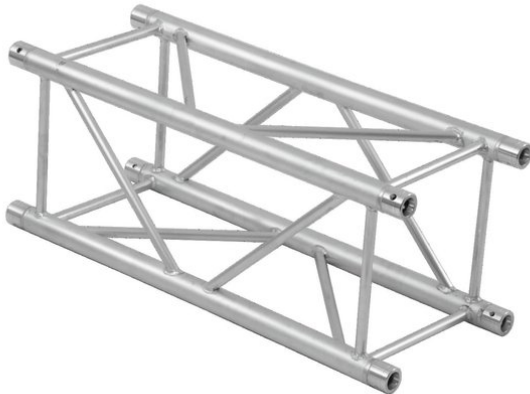

## QUADLOCK TQ390-2500 4-Way Cross Beam

4-point truss system

**Art. No.: 60306025**

GTIN: 4026397187236

**List price: 534.31 €**  
incl. 19% VAT.

## QUADLOCK TQ390-2500 4-Way Cross Beam

4-point truss system

**Art. No.: 60306025**

GTIN: 4026397187236

### Features:

---

- Low weight
  - Easy to assemble
  - Trusspipe: 50 mm
  - TÜV Süd certified
  - For application areas such as: Theater; Trade fair and shop fitting; Clubs/dancing school
  - For further information about this product, please refer to the Data Sheet under "Downloads"
- Package contents
- 1 x connection Set