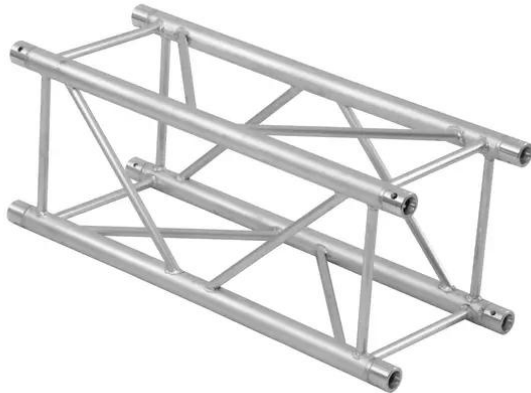

alutruss

QUADLOCK TQ390-2500 4-way Cross Beam

4-point truss system

Art. No.: 60306025

GTIN: 4026397187236

alutruss

QUADLOCK TQ390-2500 4-way Cross Beam

4-point truss system

Art. No.: 60306025

GTIN: 4026397187236

Features:

- Low weight
- Easy to assemble
- Trusspipe: 50 mm
- TÜV Süd certified
- For application areas such as: Theater; Trade fair and shop fitting; clubs/dancing school
- For further information about this product, please refer to the Data Sheet under "Downloads"