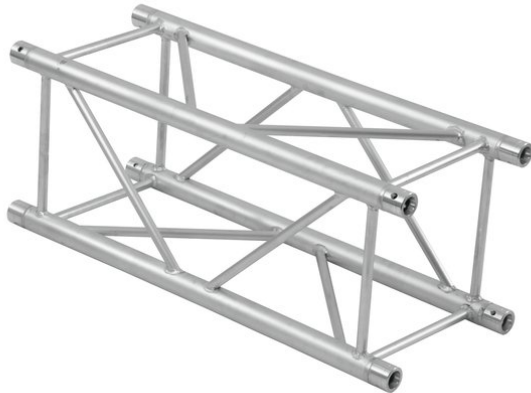

## QUADLOCK TQ390-5000 4-Way Cross Beam

4-point truss system

**Art. No.: 60306040**

GTIN: 4026397187267

**List price: 867.51 €**  
incl. 19% VAT.

## QUADLOCK TQ390-5000 4-Way Cross Beam

4-point truss system

**Art. No.: 60306040**

GTIN: 4026397187267

### Features:

---

- Low weight
  - Easy to assemble
  - Trusspipe: 50 mm
  - TÜV Süd certified
  - For application areas such as: Theater; Trade fair and shop fitting; Clubs/dancing school
  - For further information about this product, please refer to the Data Sheet under "Downloads"
- Package contents
- 1 x connection Set