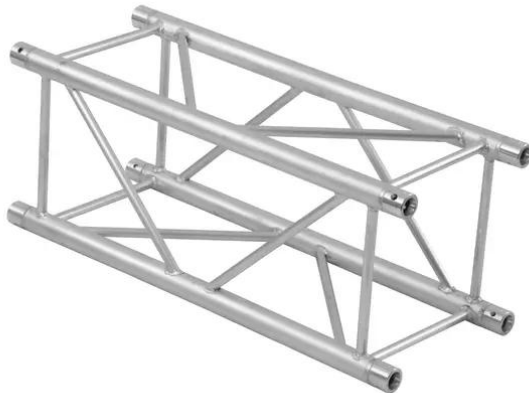

QUADLOCK TQ390-5000 4-way Cross Beam

4-point truss system

Art. No.: 60306040

GTIN: 4026397187267

QUADLOCK TQ390-5000 4-way Cross Beam

4-point truss system

Art. No.: 60306040

GTIN: 4026397187267

Features:

- Low weight
- Easy to assemble
- Trusspipe: 50 mm
- TÜV Süd certified
- For application areas such as: Theater; Trade fair and shop fitting; clubs/dancing school
- For further information about this product, please refer to the Data Sheet under "Downloads"