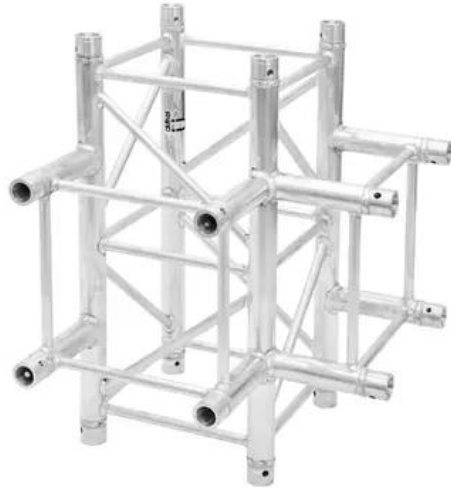

ALUTRUSS QUADLOCK TQ390-QQT42 4-way T-Piece

4-point truss system

Art. No.: 60306088

GTIN: 4026397501377

Features:

- Low weight
- Easy to assemble
- Trusspipe: 50 mm
- Made in Europe
- For application areas such as: Theater; Trade fair and shop fitting; clubs/dancing school

Logistic

EAN / GTIN: 4026397501377

Weight: 13,15 kg

Length: 0.81 m

Width: 0.60 m

Height: 0.60 m

Bulky product

Technical specifications:

Setup: Easy to assemble

Trusspipe: 50 mm x 2 mm

Color: Alu colored

Dimensions: Length: 81 cm

Width: 60 cm

Height: 60 cm

Weight: 13.10 kg

Scope of delivery:

3 x connection set