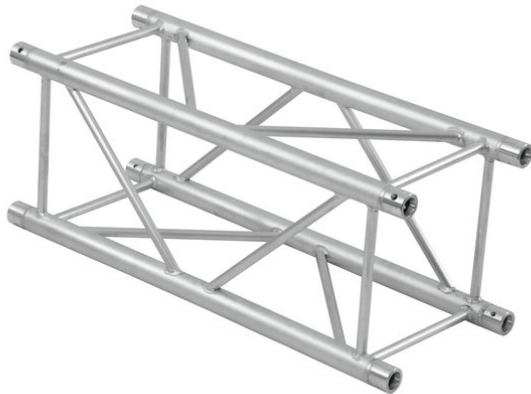

# alutruss

---

## QUADLOCK GL400-1000 4-Way Cross Beam

Art. No.: 6030629C  
GTIN: 4026397577853

**List price: 355.81 €**  
incl. 19% VAT.

## QUADLOCK GL400-1000 4-Way Cross Beam

Art. No.: 6030629C  
GTIN: 4026397577853

### Features:

---

- Trusspipe: 50 mm
- Made in Europe
- For further information about this product, please refer to the Data Sheet under "Downloads"
- Package contents
- 1 x connection Set