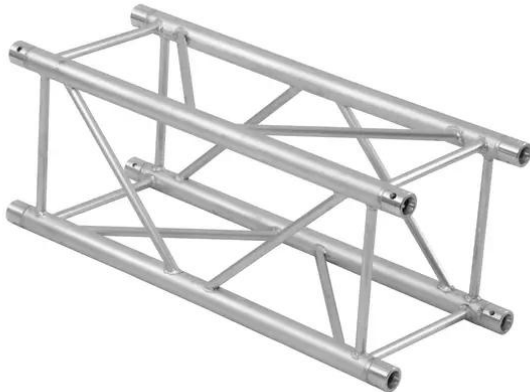

alutruss

QUADLOCK GL400-1000 4-way Cross Beam

Art. No.: 6030629C
GTIN: 4026397577853

alutruss

QUADLOCK GL400-1000 4-way Cross Beam

Art. No.: 6030629C
GTIN: 4026397577853

Features:

- Trusspipe: 50 mm
- Made in Europe
- For further information about this product, please refer to the Data Sheet under "Downloads"