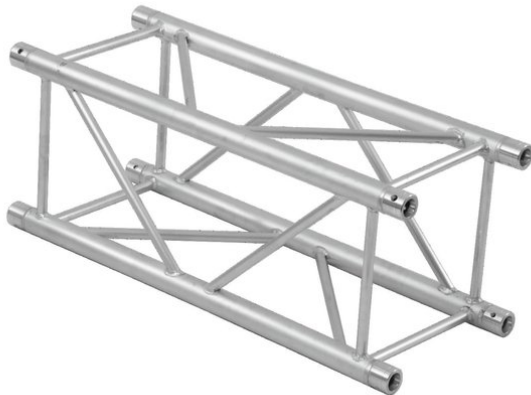

alutruss

QUADLOCK GL400-1500 4-Way Cross Beam

Art. No.: 6030629E
GTIN: 4026397577860

List price: 415.31 €
incl. 19% VAT.

alutruss

QUADLOCK GL400-1500 4-Way Cross Beam

Art. No.: 6030629E
GTIN: 4026397577860

Features:

- Trusspipe: 50 mm
- Made in Europe
- For further information about this product, please refer to the Data Sheet under "Downloads"
- Package contents
- 1 x connection Set