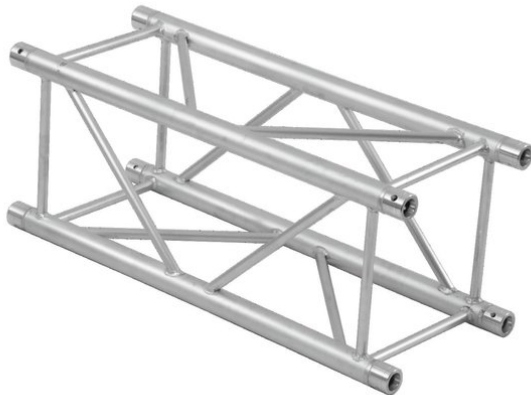

alutruss

QUADLOCK GL400-4000 4-Way Cross Beam

Art. No.: 6030629P
GTIN: 4026397577914

List price: 831.81 €
incl. 19% VAT.

All rights reserved. Subject to change without notice. Errors and omissions excepted.
Illustration only. Actual item may differ from photo.

alutruss

QUADLOCK GL400-4000 4-Way Cross Beam

Art. No.: 6030629P
GTIN: 4026397577914

Features:

- Trusspipe: 50 mm
- Made in Europe
- For further information about this product, please refer to the Data Sheet under "Downloads"
- Package contents
- 1 x connection Set