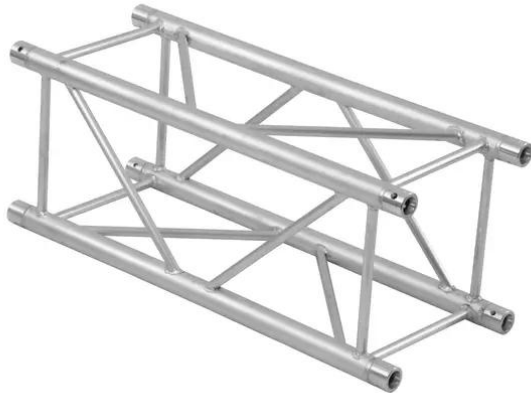

alutruss

QUADLOCK GL400-5000 4-way Cross Beam

Art. No.: 6030629R
GTIN: 4026397577921

alutruss

QUADLOCK GL400-5000 4-way Cross Beam

Art. No.: 6030629R
GTIN: 4026397577921

Features:

- Trusspipe: 50 mm
- Made in Europe
- For further information about this product, please refer to the Data Sheet under "Downloads"