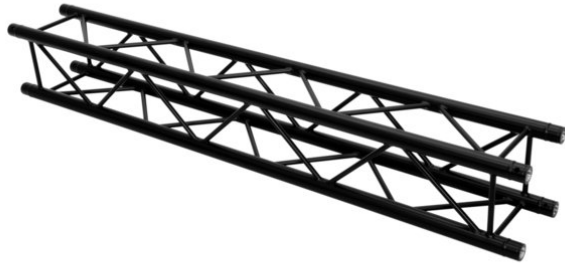

QUADLOCK ROAD S6082-2000 4-Way Cross Beam

4-point truss system with black structured powder-coating

Art. No.: 60306352

GTIN: 4026397731446

List price: 474.81 €
incl. 19% VAT.

QUADLOCK ROAD S6082-2000 4-Way Cross Beam

4-point truss system with black structured powder-coating

Art. No.: 60306352

GTIN: 4026397731446

Features:

- Quadlock 6082
 - Strong EN-AW 6082 alloy for high loads
 - Easy installation
 - High-quality aluminum-tubes with 50 mm in diameter
 - Trusspipe: 50 mm
 - Low weight
 - TÜV Süd certified
 - Distance center - center: 240 mm
 - For application areas such as: Rental; theater; Trade fair and shop fitting; mobile use
 - Made in Europe
- Package contents
- 1 x connection Set