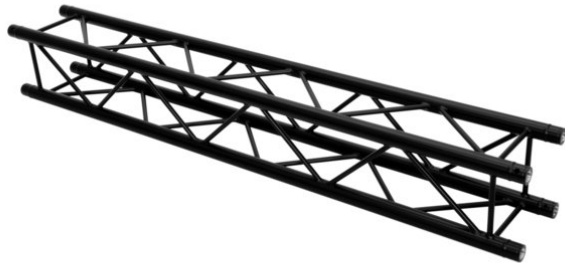

alutruss

QUADLOCK ROAD S6082-3000 4-Way Cross Beam

4-point truss system with black structured powder-coating

Art. No.: 60306356

GTIN: 4026397731460

List price: 653.31 €
incl. 19% VAT.

alutruss

QUADLOCK ROAD S6082-3000 4-Way Cross Beam

4-point truss system with black structured powder-coating

Art. No.: 60306356

GTIN: 4026397731460

Features:

- Easy installation
 - Trusspipe: 50 mm
 - TÜV Süd certified
 - For application areas such as: Rental; theater; Trade fair and shop fitting; Clubs/dancing school
 - Made in Europe
- Package contents
- 1 x connection Set