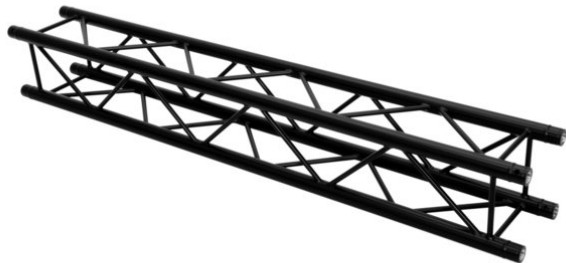

alutruss

QUADLOCK ROAD S6082-4000 4-Way Cross Beam

4-point truss system with black structured powder-coating

Art. No.: 60306358
GTIN: 4026397731521

List price: 831.81 €
incl. 19% VAT.

All rights reserved. Subject to change without notice. Errors and omissions excepted.
Illustration only. Actual item may differ from photo.

alutruss

QUADLOCK ROAD S6082-4000 4-Way Cross Beam

4-point truss system with black structured powder-coating

Art. No.: 60306358
GTIN: 4026397731521

Features:

- Easy installation
 - Trusspipe: 50 mm
 - TÜV Süd certified
 - For application areas such as: Rental; theater; Trade fair and shop fitting; Clubs/dancing school
 - Made in Europe
- Package contents
- 1 x connection Set