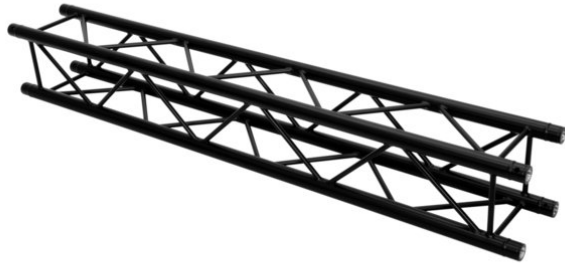

QUADLOCK ROAD S6082-5000 4-Way Cross Beam

4-point truss system with black structured powder-coating

Art. No.: 60306360

GTIN: 4026397731514

List price: 1034.11 €
incl. 19% VAT.

QUADLOCK ROAD S6082-5000 4-Way Cross Beam

4-point truss system with black structured powder-coating

Art. No.: 60306360

GTIN: 4026397731514

Features:

- Easy installation
 - Trusspipe: 50 mm
 - TÜV Süd certified
 - For application areas such as: Rental; theater; Trade fair and shop fitting; Clubs/dancing school
 - Made in Europe
- Package contents
- 1 x connection Set