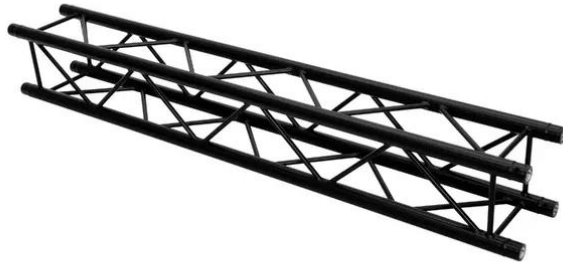

alutruss

QUADLOCK S6082-875 4-way Cross Beam

4-point truss system

Art. No.: 60306421

GTIN: 4026397643978

alutruss

QUADLOCK S6082-875 4-way Cross Beam

4-point truss system

Art. No.: 60306421

GTIN: 4026397643978

Features:

- Strong EN-AW 6082 alloy for high loads
- High-quality aluminum-tubes with 50 mm in diameter
- Low weight
- Distance center - center: 240 mm
- Easy installation
- Trusspipe: 50 mm
- TÜV Süd certified
- For application areas such as: Theater; Trade fair and shop fitting; clubs/dancing school