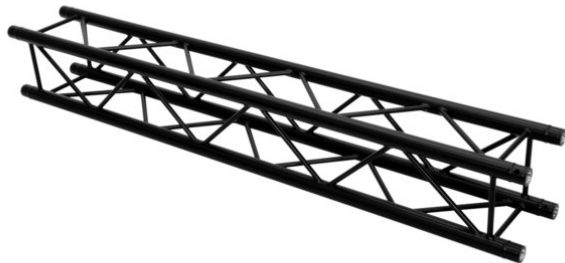

# alutruss

---

## QUADLOCK S6082-5000 4-Way Cross Beam

4-point truss system

**Art. No.: 60306443**

GTIN: 4026397644067

**List price: 1034.11 €**  
incl. 19% VAT.

## QUADLOCK S6082-5000 4-Way Cross Beam

4-point truss system

**Art. No.: 60306443**

GTIN: 4026397644067

### Features:

---

- Strong EN-AW 6082 alloy for high loads
- High-quality aluminum-tubes with 50 mm in diameter
- Low weight
- Distance center - center: 240 mm
- Easy installation
- Trusspipe: 50 mm
- TÜV Süd certified
- For application areas such as: Theater; Trade fair and shop fitting; Clubs/dancing school
- Package contents
- 1 x connection Set