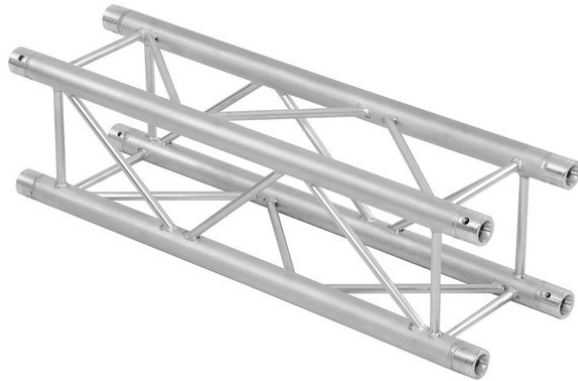

QUADLOCK QL-ET34-210 4-way cross beam

4-point truss system

Art. No.: 60306749

GTIN: 4026397533286

List price: 201.11 €
incl. 19% VAT.

QUADLOCK QL-ET34-210 4-way cross beam

4-point truss system

Art. No.: 60306749

GTIN: 4026397533286

Features:

- Strong EN-AW 6082 alloy for high loads
 - High-quality aluminum-tubes with 50 mm in diameter
 - Low weight
 - Distance center - center: 240 mm
 - Easy installation
 - Trusspipe: 50 mm
 - Made in Europe
 - For application areas such as: Theater; Trade fair and shop fitting; Clubs/dancing school
 - For further information about this product, please refer to the Data Sheet under "Downloads"
- Package contents
- 1 x connection Set