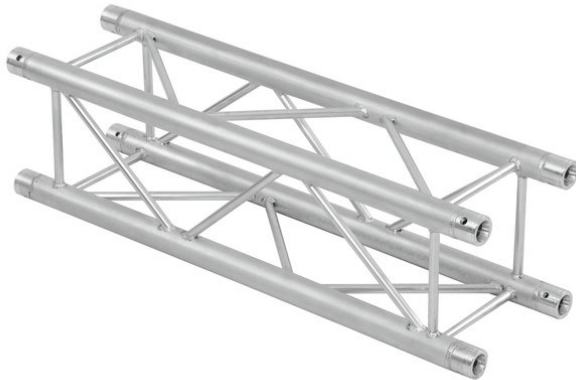

## QUADLOCK QL-ET34-710 4-way cross beam

4-point truss system

**Art. No.: 6030674D**

GTIN: 4026397581904

**List price: 260.61 €**  
incl. 19% VAT.

## QUADLOCK QL-ET34-710 4-way cross beam

4-point truss system

**Art. No.: 6030674D**

GTIN: 4026397581904

### Features:

---

- Strong EN-AW 6082 alloy for high loads
  - High-quality aluminum-tubes with 50 mm in diameter
  - Low weight
  - Distance center - center: 240 mm
  - Easy installation
  - Trusspipe: 50 mm
  - Made in Europe
  - For application areas such as: Theater; Trade fair and shop fitting; Clubs/dancing school
  - For further information about this product, please refer to the Data Sheet under "Downloads"
- Package contents
- 1 x connection Set