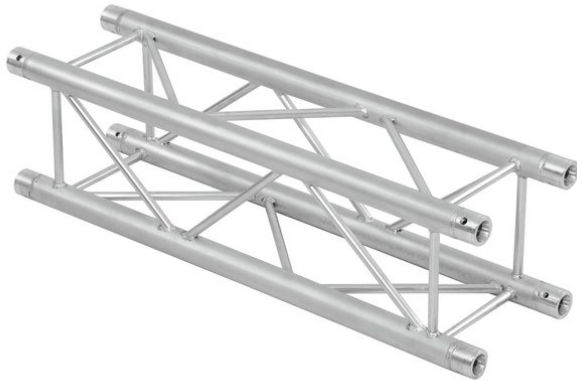

## QUADLOCK QL-ET34-500 4-way cross beam

4-point truss system

**Art. No.: 60306752**

GTIN: 4026397496147

**List price: 201.11 €**  
incl. 19% VAT.

## QUADLOCK QL-ET34-500 4-way cross beam

4-point truss system

**Art. No.: 60306752**

GTIN: 4026397496147

### Features:

---

- Strong EN-AW 6082 alloy for high loads
  - High-quality aluminum-tubes with 50 mm in diameter
  - Low weight
  - Distance center - center: 240 mm
  - Easy installation
  - Trusspipe: 50 mm
  - Made in Europe
  - For application areas such as: Theater; Trade fair and shop fitting; Clubs/dancing school
  - For further information about this product, please refer to the Data Sheet under "Downloads"
- Package contents
- 1 x connection Set