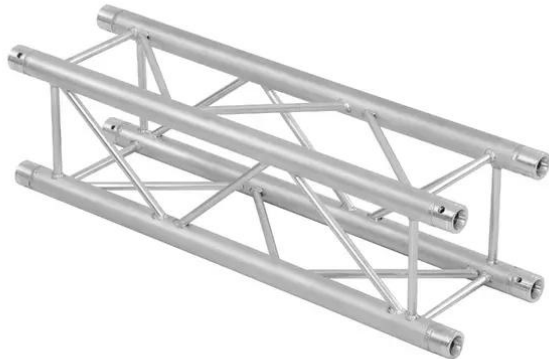

QUADLOCK QL-ET34-800 4-way Cross Beam

4-point truss system

Art. No.: 60306753

GTIN: 4026397501667

List price: 248.71 €
incl. 19% VAT.

QUADLOCK QL-ET34-800 4-way Cross Beam

4-point truss system

Art. No.: 60306753

GTIN: 4026397501667

Features:

- Strong EN-AW 6082 alloy for high loads
 - High-quality aluminum-tubes with 50 mm in diameter
 - Low weight
 - Distance center - center: 240 mm
 - Easy installation
 - Trusspipe: 50 mm
 - Made in Europe
 - For application areas such as: Theater; Trade fair and shop fitting; clubs/dancing school
 - For further information about this product, please refer to the Data Sheet under "Downloads"
- Package contents
- 1 x connection set