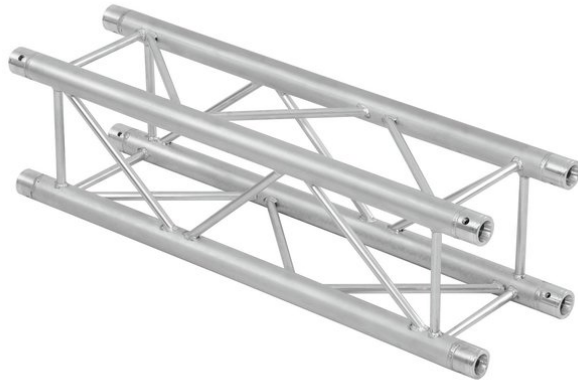

alutruss

QUADLOCK QL-ET34-1000 4-way cross beam

4-point truss system

Art. No.: 60306754

GTIN: 4026397501674

List price: 248.71 €
incl. 19% VAT.

alutruss

QUADLOCK QL-ET34-1000 4-way cross beam

4-point truss system

Art. No.: 60306754

GTIN: 4026397501674

Features:

- Strong EN-AW 6082 alloy for high loads
 - High-quality aluminum-tubes with 50 mm in diameter
 - Low weight
 - Distance center - center: 240 mm
 - Easy installation
 - Trusspipe: 50 mm
 - Made in Europe
 - For application areas such as: Theater; Trade fair and shop fitting; Clubs/dancing school
 - For further information about this product, please refer to the Data Sheet under "Downloads"
- Package contents
- 1 x connection Set