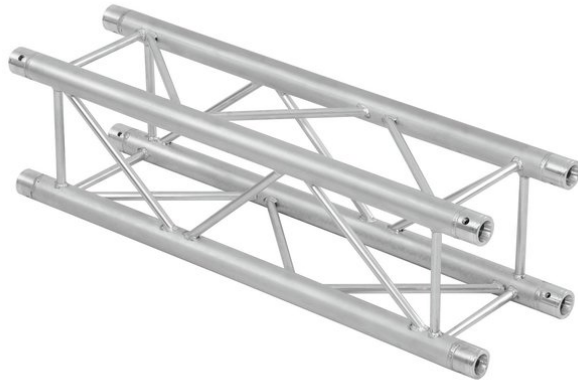

## QUADLOCK QL-ET34-2000 4-way cross beam

4-point truss system

**Art. No.: 60306758**

GTIN: 4026397501698

**List price: 343.91 €**  
incl. 19% VAT.

## QUADLOCK QL-ET34-2000 4-way cross beam

4-point truss system

**Art. No.: 60306758**

GTIN: 4026397501698

### Features:

---

- Strong EN-AW 6082 alloy for high loads
  - High-quality aluminum-tubes with 50 mm in diameter
  - Low weight
  - Distance center - center: 240 mm
  - Easy installation
  - Trusspipe: 50 mm
  - Made in Europe
  - For application areas such as: Theater; Trade fair and shop fitting; Clubs/dancing school
  - For further information about this product, please refer to the Data Sheet under "Downloads"
- Package contents
- 1 x connection Set