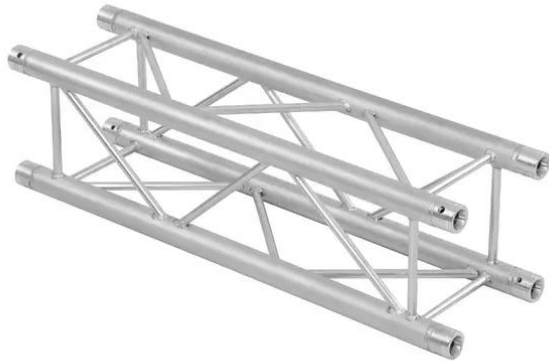

# alutruss

---

## QUADLOCK QL-ET34-4500 4-way Cross Beam

4-point truss system

**Art. No.: 60306768**

GTIN: 4026397501742

**List price: 700.91 €**  
incl. 19% VAT.

## QUADLOCK QL-ET34-4500 4-way Cross Beam

4-point truss system

**Art. No.: 60306768**

GTIN: 4026397501742

### Features:

---

- Strong EN-AW 6082 alloy for high loads
  - High-quality aluminum-tubes with 50 mm in diameter
  - Low weight
  - Distance center - center: 240 mm
  - Easy installation
  - Trusspipe: 50 mm
  - Made in Europe
  - For application areas such as: Theater; Trade fair and shop fitting; clubs/dancing school
  - For further information about this product, please refer to the Data Sheet under "Downloads"
- Package contents
- 1 x connection set