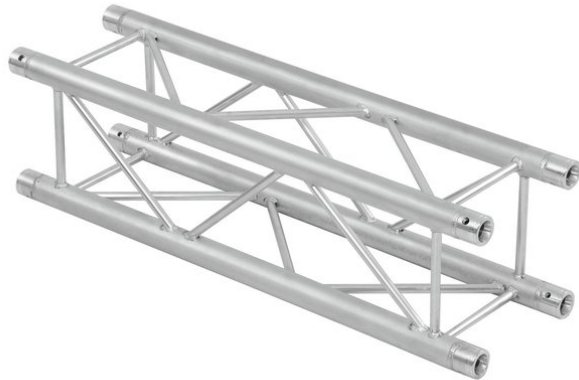

alutruss

QUADLOCK QL-ET34-4500 4-way cross beam

4-point truss system

Art. No.: 60306768

GTIN: 4026397501742

List price: 700.91 €
incl. 19% VAT.

alutruss

QUADLOCK QL-ET34-4500 4-way cross beam

4-point truss system

Art. No.: 60306768

GTIN: 4026397501742

Features:

- Strong EN-AW 6082 alloy for high loads
 - High-quality aluminum-tubes with 50 mm in diameter
 - Low weight
 - Distance center - center: 240 mm
 - Easy installation
 - Trusspipe: 50 mm
 - Made in Europe
 - For application areas such as: Theater; Trade fair and shop fitting; Clubs/dancing school
 - For further information about this product, please refer to the Data Sheet under "Downloads"
- Package contents
- 1 x connection Set