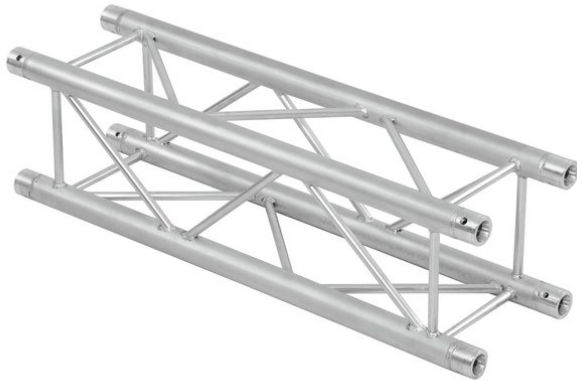

# alutruss

---

## QUADLOCK QL-ET34-5000 4-way cross beam

4-point truss system

**Art. No.: 60306770**

GTIN: 4026397501759

**List price: 736.61 €**  
incl. 19% VAT.

## QUADLOCK QL-ET34-5000 4-way cross beam

4-point truss system

**Art. No.: 60306770**

GTIN: 4026397501759

### Features:

---

- Strong EN-AW 6082 alloy for high loads
  - High-quality aluminum-tubes with 50 mm in diameter
  - Low weight
  - Distance center - center: 240 mm
  - Easy installation
  - Trusspipe: 50 mm
  - Made in Europe
  - For application areas such as: Theater; Trade fair and shop fitting; Clubs/dancing school
  - For further information about this product, please refer to the Data Sheet under "Downloads"
- Package contents
- 1 x connection Set