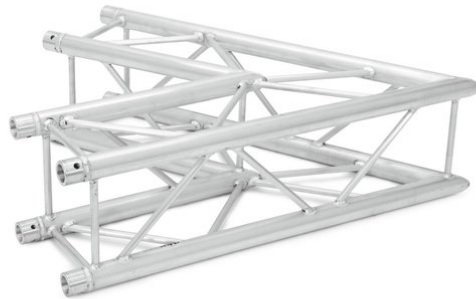

alutruss

QUADLOCK QL-ET34 C-20 2-way- corner 60°

4-point truss system

Art. No.: 60306775

GTIN: 4026397501773

The article is no longer in our assortment.

alutruss

QUADLOCK QL-ET34 C-20 2-way- corner 60°

4-point truss system

Art. No.: 60306775

GTIN: 4026397501773

Features:

- Strong EN-AW 6082 alloy for high loads
 - High-quality aluminum-tubes with 50 mm in diameter
 - Low weight
 - Distance center - center: 240 mm
 - Easy installation
 - Trusspipe: 50 mm
 - Made in Europe
 - For application areas such as: Theater; Trade fair and shop fitting; Clubs/dancing school
- Package contents
- 1 x connection Set