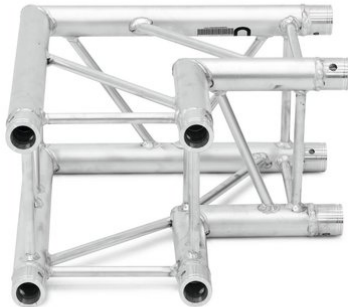

# alutruss

---

## QUADLOCK QL-ET34 C-21 2-way- corner 90°

4-point truss system

**Art. No.: 60306780**

GTIN: 4026397501780

**List price: 355.81 €**  
incl. 19% VAT.

## QUADLOCK QL-ET34 C-21 2-way- corner 90°

4-point truss system

**Art. No.: 60306780**

GTIN: 4026397501780

### Features:

---

- Strong EN-AW 6082 alloy for high loads
  - High-quality aluminum-tubes with 50 mm in diameter
  - Low weight
  - Distance center - center: 240 mm
  - Easy installation
  - Trusspipe: 50 mm
  - Made in Europe
  - For application areas such as: Theater; Trade fair and shop fitting; Clubs/dancing school
- Package contents
- 1 x connection Set