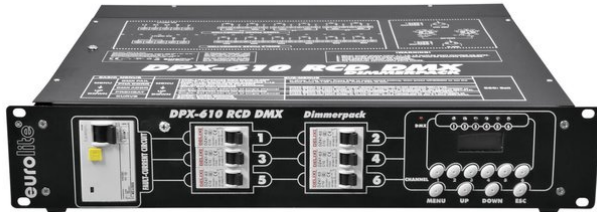

eurolite®

DPX-610 RCD DMX dimmer pack

Digital 6-channel dimmer pack

Art. No.: 70064119

GTIN: 4026397367669

The article is no longer in our assortment.

All rights reserved. Subject to change without notice. Errors and omissions excepted.
Illustration only. Actual item may differ from photo.

eurolite®

DPX-610 RCD DMX dimmer pack

Digital 6-channel dimmer pack

Art. No.: 70064119

GTIN: 4026397367669

Features:

- Residual current device (RCD)
- Universal dimmer pack for professional use
- Can be operated 1-phase or 3-phase
- 6 x 10 A
- DMX-control or analogue control possible
- The DMX-starting address can be adjusted on the device
- Synchronisation of several DPX-610 possible via DMX
- Adjusting the lamp pre-heat
- All modes are displayed via LEDs and the display
- With automatic circuit breaker per channel
- Channel outputs on the rear panel via pole connectors
- Only for professional use