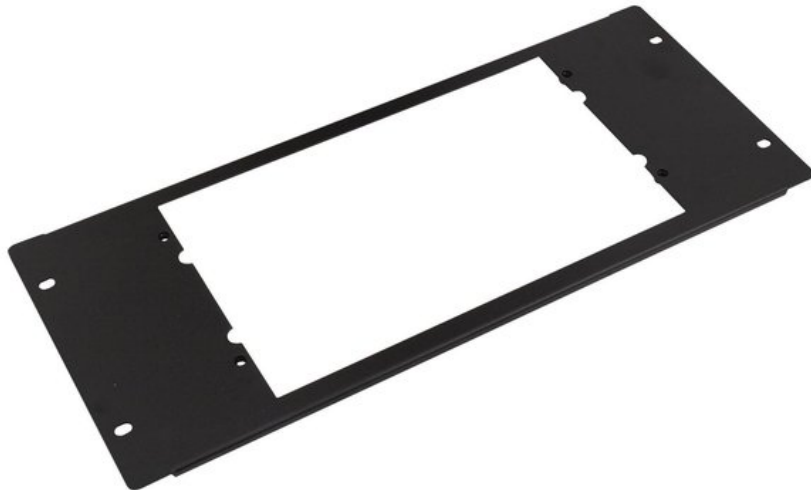

## EUROLITE Mounting Frame for LED Operator 4

Mounting frame for rack mounting

Art. No.: 70064509

GTIN: 4026397420586

**The article is no longer in our assortment.**

### Features:

- 4 fixation screws M6x14 included
- 4,5 U
- For further information about this product, please refer to the Data Sheet under "Downloads"

### Logistic

EAN / GTIN: 4026397420586

Weight: 0,62 kg

Length: 0.48 m

Width: 0.20 m

Height: 0.05 m

### Technical specifications:

Housing color:	Black
Color:	Black
Housing design:	4,5 U
Dimensions:	Width: 48,3 cm Height: 20 cm
Weight:	610 g