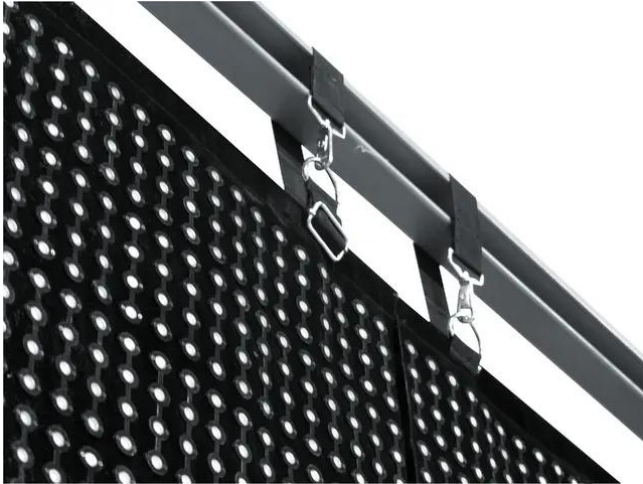

eurolite®

LSD-100 MK2 custom / per sqm

Custom sizes for LED soft displays of the LSD series

Art. No.: 80503201
GTIN: 4026397542493

eurolite®

LSD-100 MK2 custom / per sqm

Custom sizes for LED soft displays of the LSD series

Art. No.: 80503201
GTIN: 4026397542493

Features:

- Fully assembled LED soft displays produced according to your individual dimensions - contact our sales team!
- Production of model LSD-100 available in steps of 1.60 meters (equals 16 pixels)
- Maximum size 1280 x 1024 pixels
- For quick 2-man installation and uncomplicated transport, a size of up to 5 meters per display is recommended
- Price per square meter
- Available in black and white
- Regular delivery time by sea freight: about 9 weeks
- Short-term delivery by air freight: about 4 weeks
- For further information about this product, please refer to the Data Sheet under "Downloads"