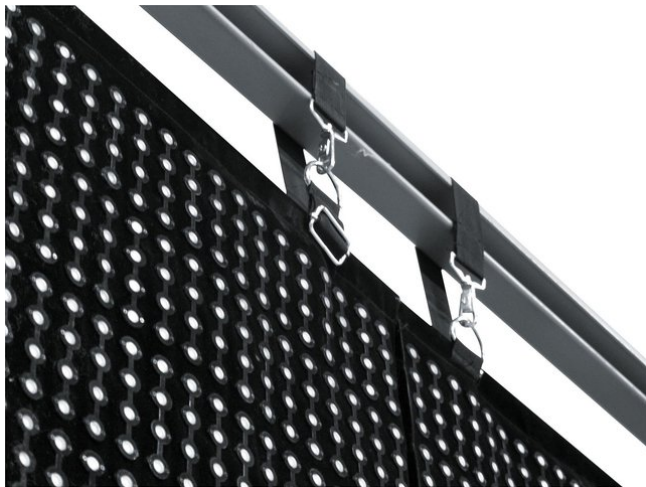

eurolite®

LSD-75 MK2 custom / per m²

Custom sizes for LED soft displays of the LSD series

Art. No.: 80503203

GTIN: 4026397542509

The article is no longer in our assortment.

eurolite®

LSD-75 MK2 custom / per m²

Custom sizes for LED soft displays of the LSD series

Art. No.: 80503203

GTIN: 4026397542509

Features:

- Fully assembled LED soft displays produced according to your individual dimensions - contact our sales team!
- Production of model LSD-75 available in steps of 1.2 meters (equals 16 pixels)
- Maximum size 1280 x 1024 pixels
- For quick 2-man installation and uncomplicated transport, a size of up to 5 meters per display is recommended
- Price per square meter
- Available in black and white
- Regular delivery time by sea freight: about 9 weeks
- Short-term delivery by air freight: about 4 weeks
- For further information about this product, please refer to the Data Sheet under "Downloads"