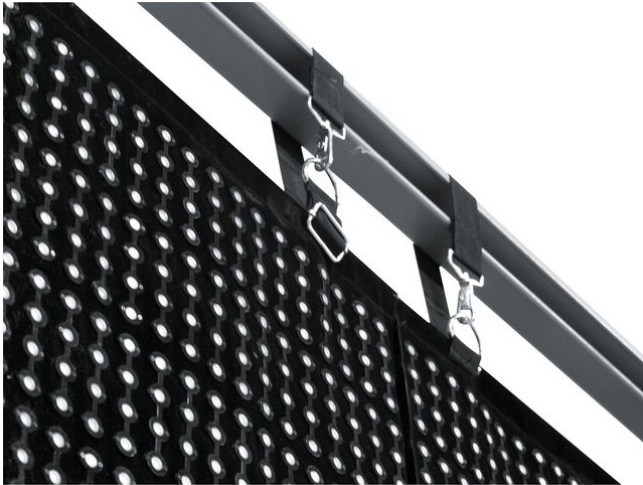

eurolite®

LSD-37.5 MK2 custom / per m²

Custom sizes for LED soft displays of the LSD series

Art. No.: 80503211
GTIN: 4026397542523

The article is no longer in our assortment.

eurolite®

LSD-37.5 MK2 custom / per m²

Custom sizes for LED soft displays of the LSD series

Art. No.: 80503211
GTIN: 4026397542523

Features:

- Fully assembled LED soft displays produced according to your individual dimensions - contact our sales team!
- Production of model LSD-37.5 available in steps of 0.60 meters (equals 16 pixels)
- Maximum size 1280 x 1024 pixels
- For quick 2-man installation and uncomplicated transport, a size of up to 5 meters per display is recommended
- Price per square meter
- Available in black and white
- Regular delivery time by sea freight: about 9 weeks
- Short-term delivery by air freight: about 4 weeks
- For further information about this product, please refer to the Data Sheet under "Downloads"