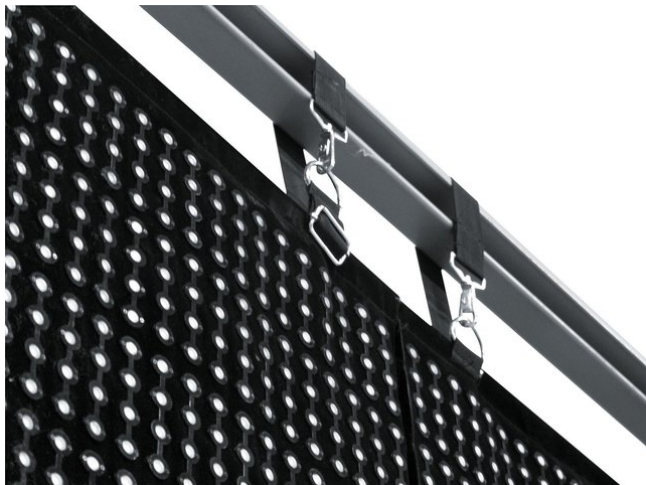

eurolite®

LSD-20 MK2 custom / per m²

Custom sizes for LED soft displays of the LSD series

Art. No.: 80503226

GTIN: 4026397542547

The article is no longer in our assortment.

eurolite®

LSD-20 MK2 custom / per m²

Custom sizes for LED soft displays of the LSD series

Art. No.: 80503226

GTIN: 4026397542547

Features:

- Fully assembled LED soft displays produced according to your individual dimensions - contact our sales team!
- Production of model LSD-20 available in steps of 0.32 meters (equals 16 pixels)
- Maximum size 1280 x 1024 pixels
- For quick 2-man installation and uncomplicated transport, a size of up to 5 meters per display is recommended
- Price per square meter
- Available in black and white
- Regular delivery time by sea freight: about 9 weeks
- Short-term delivery by air freight: about 4 weeks
- For further information about this product, please refer to the Data Sheet under "Downloads"