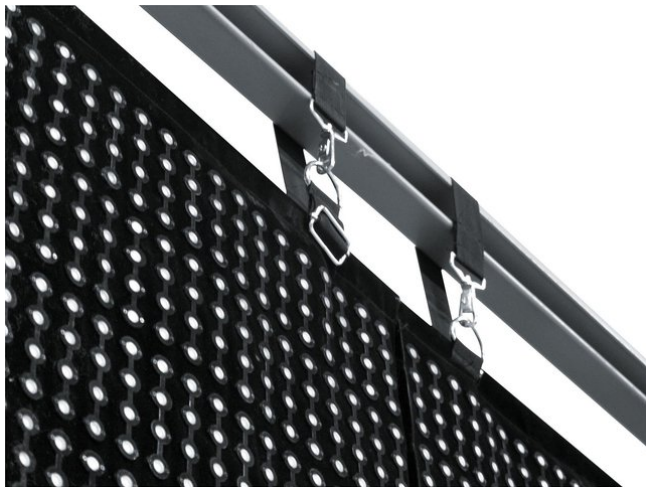

eurolite®

LSD-75E MK2 custom / per m²

Custom sizes for LED soft displays (economy version)

Art. No.: 80503233

GTIN: 4026397542578

The article is no longer in our assortment.

eurolite®

LSD-75E MK2 custom / per m²

Custom sizes for LED soft displays (economy version)

Art. No.: 80503233

GTIN: 4026397542578

Features:

- Fully assembled LED soft displays (economy version) produced according to your individual dimensions - contact our sales team!
- Production of model LSD-100E available in steps of 1.2 meters (equals 16 pixels)
- Maximum size 1280 x 1024 pixels
- For quick 2-man installation and uncomplicated transport, a size of up to 5 meters per display is recommended
- Price per square meter
- Available in black and white
- Regular delivery time by sea freight: about 9 weeks
- Short-term delivery by air freight: about 4 weeks