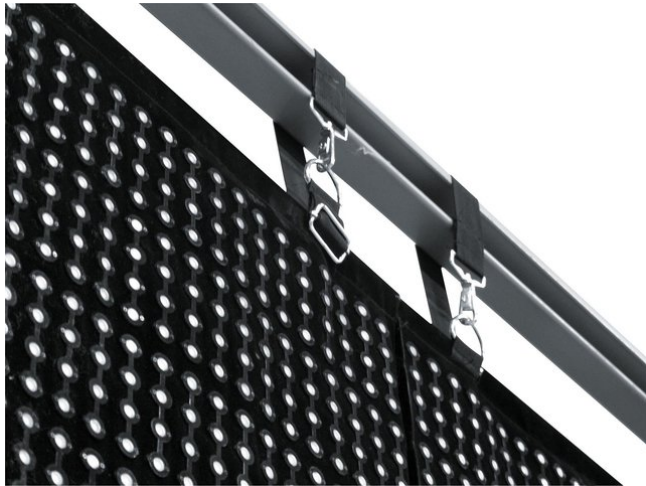

eurolite®

LSD-37.5E MK2 custom / per m²

Custom sizes for LED soft displays (economy version)

Art. No.: 80503237

GTIN: 4026397542592

The article is no longer in our assortment.

eurolite®

LSD-37.5E MK2 custom / per m²

Custom sizes for LED soft displays (economy version)

Art. No.: 80503237

GTIN: 4026397542592

Features:

- Fully assembled LED soft displays (economy version) produced according to your individual dimensions - contact our sales team!
- Production of model LSD-37.5E available in steps of 0.6 meters (equals 16 pixels)
- Maximum size 1280 x 1024 pixels
- For quick 2-man installation and uncomplicated transport, a size of up to 5 meters per display is recommended
- Price per square meter
- Available in black and white
- Regular delivery time by sea freight: about 9 weeks
- Short-term delivery by air freight: about 4 weeks