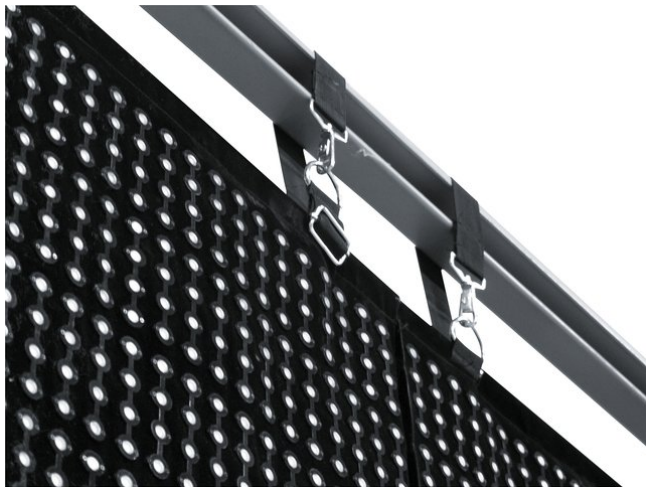

eurolite®

LSD-25E MK2 custom / per m²

Custom sizes for LED soft displays (economy version)

Art. No.: 80503239

GTIN: 4026397542608

The article is no longer in our assortment.

eurolite®

LSD-25E MK2 custom / per m²

Custom sizes for LED soft displays (economy version)

Art. No.: 80503239

GTIN: 4026397542608

Features:

- Fully assembled LED soft displays (economy version) produced according to your individual dimensions - contact our sales team!
- Production of model LSD-25E available in steps of 0.4 meters (equals 16 pixels)
- Maximum size 1280 x 1024 pixels
- For quick 2-man installation and uncomplicated transport, a size of up to 5 meters per display is recommended
- Price per square meter
- Available in black and white
- Regular delivery time by sea freight: about 9 weeks
- Short-term delivery by air freight: about 4 weeks