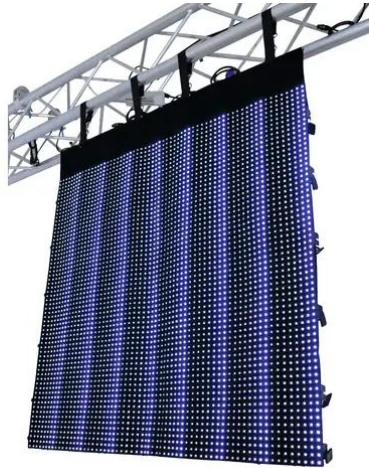

eurolite®

LSD-20 MK2 (H)2.56m x (W)1.28m

LED soft displays

Art. No.: 80503260

GTIN: 4026397459814

List price: 8384.49 €
incl. 19% VAT.

All rights reserved. Subject to change without notice. Errors and omissions excepted.
Illustration only. Actual item may differ from photo.

eurolite®

LSD-20 MK2 (H)2.56m x (W)1.28m

LED soft displays

Art. No.: 80503260

GTIN: 4026397459814

Features:

- Flexible displays with tricolor RGB LEDs (type SMD 5050) for bright and colorful projection of videos and graphics
- Improved version with even brighter LEDs and new angled connectors
- Modular display concept allows the build-up of large areas, ideal for outdoor use with large viewing distances
- Bendable and foldable PVC material suitable for various shapes, e.g. columns, circles, angles
- Truss suspension via built-in belts
- Easy maintenance - LEDs can be replaced without difficulty
- Controllable via optional network components and PC software
- All-in-one control system T9 (80503301): network interface and software LED Show T9 - ideal system for mobile use with notebooks with 1-gigabit NIC
- Control system LED studio: receiver interface (80503311), PCI sending card and software LED Studio (80503130)
- Custom sizes available upon request (in 0.32 m units)
- 8192 powerful LEDs SMD 5050 3in1 TCL RGB (homogenous color mix)