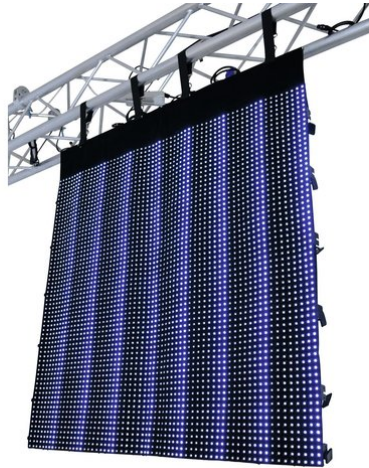

eurolite®

LSD-20 MK2 (H)2.56m x (W)1.28m

LED soft displays

Art. No.: 80503260

GTIN: 4026397459814

List price: 8384.49 €
incl. 19% VAT.

All rights reserved. Subject to change without notice. Errors and omissions excepted.
Illustration only. Actual item may differ from photo.

eurolite®

LSD-20 MK2 (H)2.56m x (W)1.28m

LED soft displays

Art. No.: 80503260

GTIN: 4026397459814

Features:

- Flexible displays with tricolor RGB LEDs (type SMD 5050) for bright and colorful projection of videos and graphics
- Improved version with even brighter LEDs and new angled connectors
- Modular display concept allows the build-up of large areas, ideal for outdoor use with large viewing distances
- Bendable and foldable PVC material suitable for various shapes, e.g. columns, circles, angles
- Truss suspension via built-in belts
- Easy maintenance - LEDs can be replaced without difficulty
- Controllable via optional network components and PC software
- All-in-one control system T9 (80503301): network interface and software LED Show T9 - ideal system for mobile use with notebooks with 1-gigabit NIC
- Control system LED studio: receiver interface (80503311), PCI sending card and software LED Studio (80503130)
- Custom sizes available upon request (in 0.32 m units)
- 8192 powerful LEDs SMD 5050 3in1 TCL RGB (homogenous color mix)