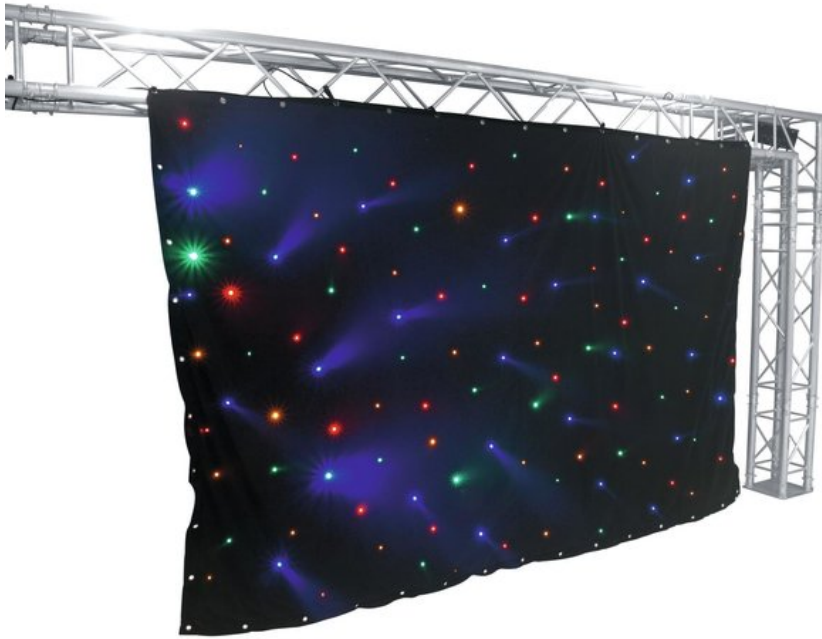

EUROLITE CRT-120 LED-Curtain

LED curtain with 120 LEDs RGB+yellow and compatible DMX controller (3 x 2 m)

Art. No.: 80503400

GTIN: 4026397406986

The article is no longer in our assortment.

Features:

- Several curtains can be linked via DMX512
- 120 powerful LEDs 5 mm R/G/B/A
- The device is cooled by passive convection cooling
- Control via stand-alone; DMX; Sound to light via Microphone
- Easy installation
- B1 low flammability
- For application areas such as: Party room; mobile djs / entertainer
- Water repellent
- Dimmer electronic; color selection manual; color change adjustable; color fade adjustable
- Strobe effect

Package contents

- 1 x controller, 1 x curtain, 1 x user manual, 1 x power cord, 58 x mounting material, 8 x illuminant

Logistic

EAN / GTIN: 4026397406986

Weight: 4,95 kg

Length: 0.50 m

Width: 0.23 m

Height: 0.30 m

Flash rate:	1 - 12 Hz
DMX channels:	8
DMX input:	1 x 3-pin XLR (M) mounting version
DMX output:	1 x 3-pin XLR (F) mounting version
Cooling:	Passive convection cooling
Control:	Stand-alone; DMX; Sound to light via Microphone
Setup:	Easy installation
Housing color:	Black
Material:	, water repellent
Controller	
Dimensions:	Width: 18 cm Depth: 19 cm Height: 9 cm
Weight:	1,2 kg
Curtain	
Dimensions:	Width: 3 m Height: 2 m
Weight:	3,6 kg
Legal specifications	
Special product:	Not designed for household room illumination
Intended use:	Show effect lighting