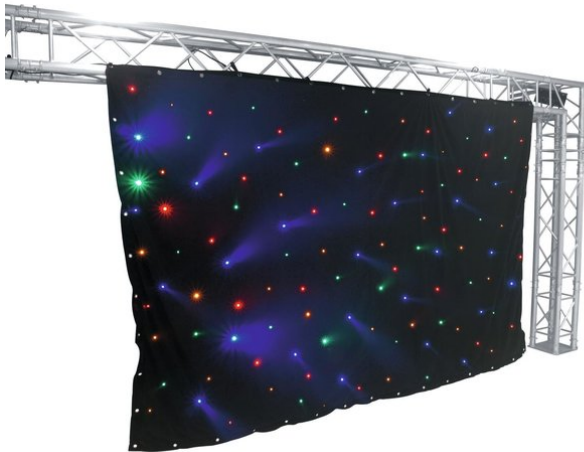

## CRT-120 LED-Curtain

LED curtain with 120 LEDs RGB+yellow and compatible DMX controller (3 x 2 m)

**Art. No.: 80503400**

GTIN: 4026397406986

**The article is no longer in our assortment.**

### Features:

---

- Several curtains can be linked via DMX512
  - 120 powerful LEDs 5 mm R/G/B/A
  - The device is cooled by passive convection cooling
  - Control via stand-alone; DMX; Sound to light via Microphone
  - Easy installation
  - B1 low flammability
  - For application areas such as: Party room; mobile djs / entertainer
  - Water repellent
  - Dimmer electronic; color selection manual; color change adjustable; color fade adjustable
  - Strobe effect
- Package contents
- 1 x controller, 1 x curtain, 1 x user manual, 1 x power cord, 58 x mounting material, 8 x illuminant