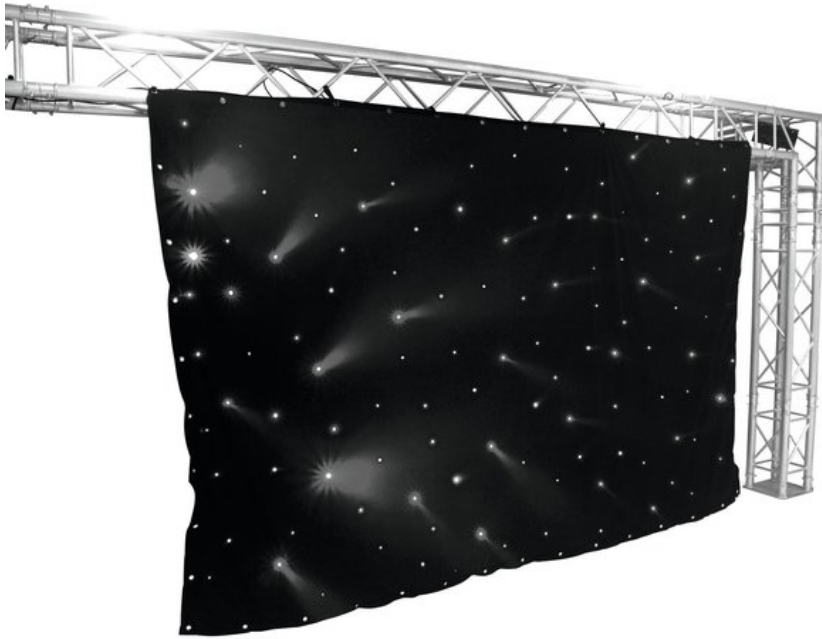

EUROLITE CRT-120 LED-Curtain 6400K

LED curtain with 120 cold white LEDs and compatible DMX controller (3 x 2 m)

Art. No.: 80503410

GTIN: 4026397417340

The article is no longer in our assortment.

Features:

- Black curtain with 120 white 5 mm LEDs (6400 K)
- Easy installation via seamed edge with 20 mm eyelets in 20 cm distances
- Operating modes: full on, auto, sound-active, DMX512
- Sound-control via built-in microphone
- Different programs and strobe effect adjustable
- Strobe effect with adjustable speed (1-12 flashes/sec)
- DMX512 control via regular DMX controller (occupies 8 channels)
- Several curtains can be linked via DMX512
- Water-repellent and flame-resistant
- Ready for connection with power plug and controller
- Ideal for stages, parties or mobile DJs
- Control via stand-alone; DMX
- Preprogrammed in LED PC-Control 512

Logistic

EAN / GTIN: 4026397417340

Weight: 5,00 kg

Length: 0.50 m

Width: 0.22 m

Height: 0.28 m

Technical specifications:

Power supply: 100-240 V AC, 50/60 Hz

Power consumption: 15,00 W

IP classification: IP20

Control: Stand-alone; DMX

Preprogrammed in: LED PC-Control 512

Dimensions: Width: 3 m

	Height: 2 m
Weight:	4,35 kg
DMX channels:	8
DMX connection:	3-pin XLR
Curtain connection:	5-pin DIN
LED number:	120
LED type:	5 mm
Sound-control:	via built-in microphone
Flash rate:	1-12 Hz
Curtain dimensions (W x H):	3 x 2 m
Curtain weight:	3.6 kg
Controller dimensions (L x W x H):	220 x 125 x 65 mm
Controller weight:	1 kg
Legal specifications	
Special product:	Not designed for household room illumination
Intended use:	Show effect lighting