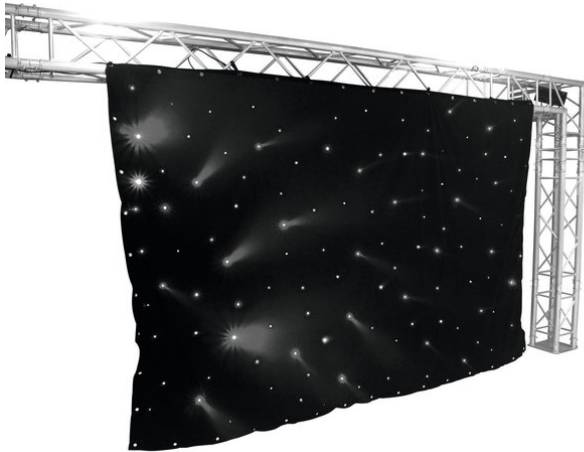

eurolite®

CRT-120 LED-Curtain 6400K

LED curtain with 120 cold white LEDs and compatible DMX controller (3 x 2 m)

Art. No.: 80503410
GTIN: 4026397417340

The article is no longer in our assortment.

eurolite®

CRT-120 LED-Curtain 6400K

LED curtain with 120 cold white LEDs and compatible DMX controller (3 x 2 m)

Art. No.: 80503410
GTIN: 4026397417340

Features:

- Black curtain with 120 white 5 mm LEDs (6400 K)
- Easy installation via seamed edge with 20 mm eyelets in 20 cm distances
- Operating modes: full on, auto, sound-active, DMX512
- Sound-control via built-in microphone
- Different programs and strobe effect adjustable
- Strobe effect with adjustable speed (1-12 flashes/sec)
- DMX512 control via regular DMX controller (occupies 8 channels)
- Several curtains can be linked via DMX512
- Water-repellent and flame-resistant
- Ready for connection with power plug and controller
- Ideal for stages, parties or mobile DJs
- Control via stand-alone; DMX
- Preprogrammed in LED PC-Control 512